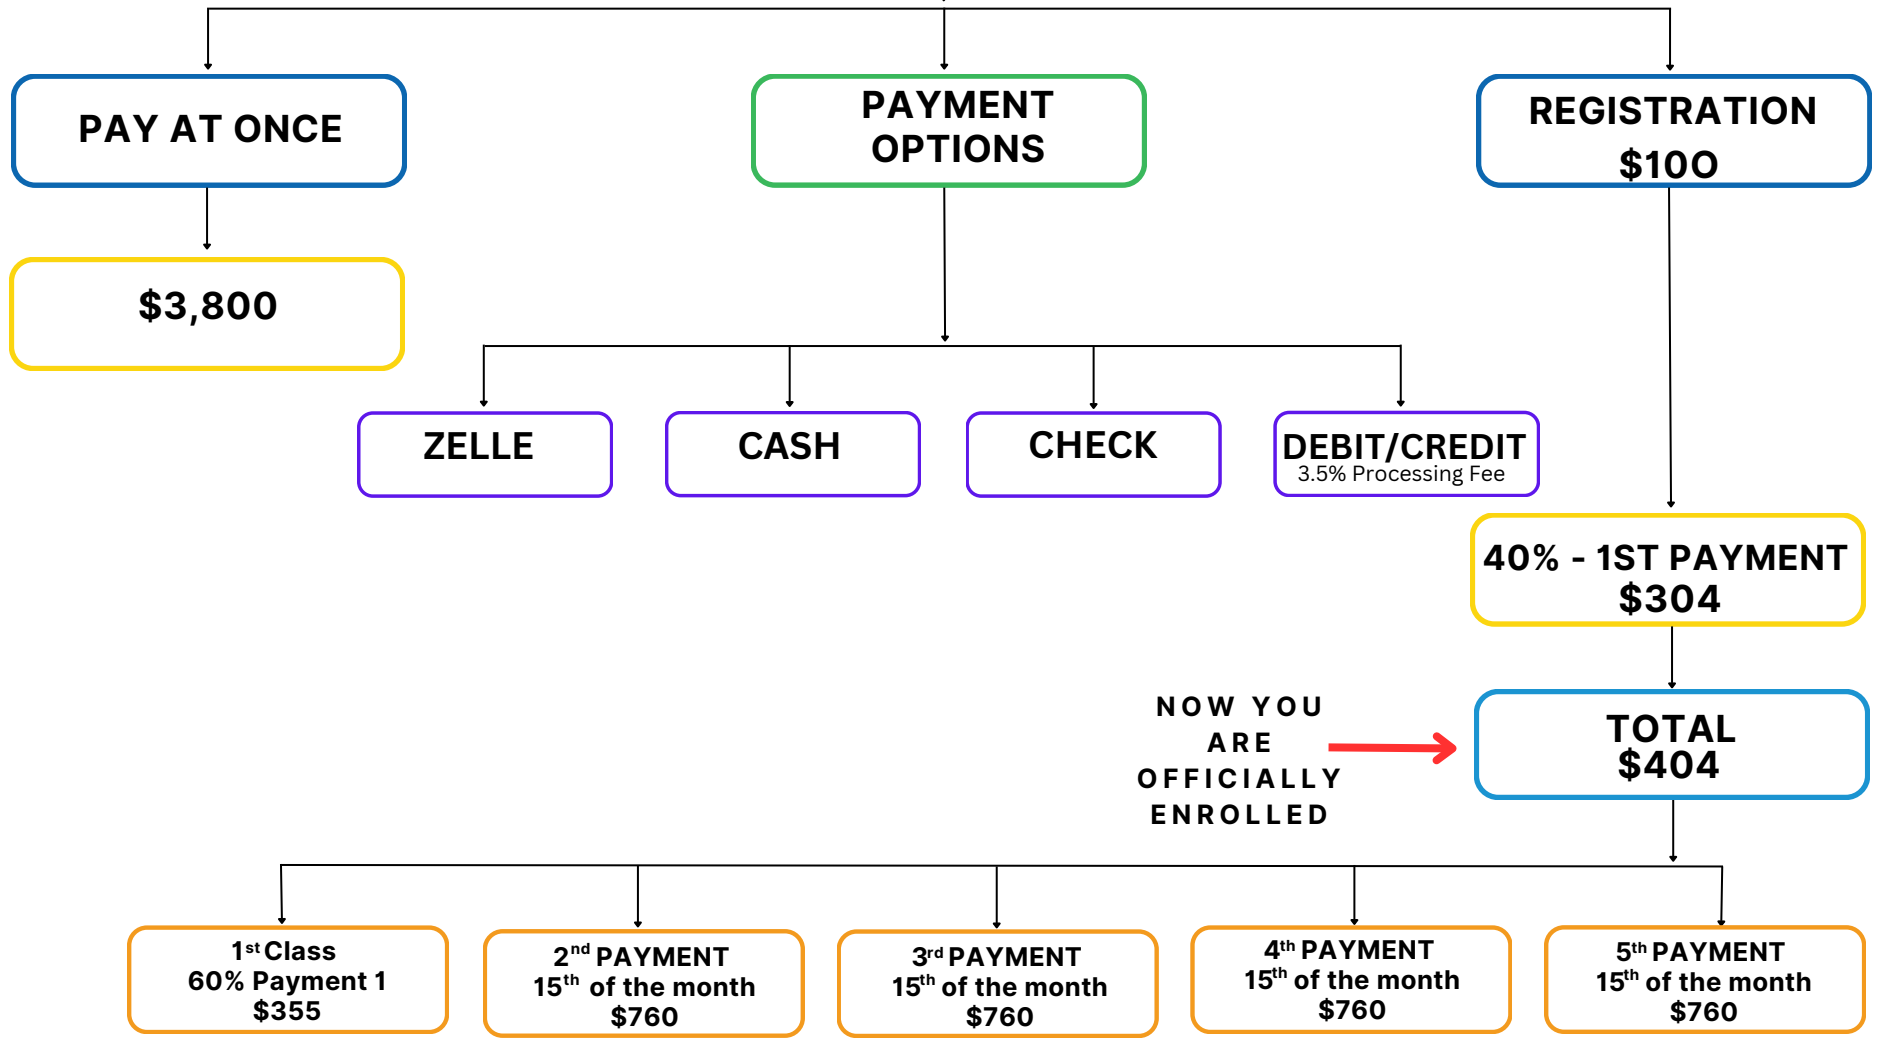

# T U I T I O N

**\$3,800**

NOW YOU ARE OFFICIALLY ENROLLED →

\*\*\*The registration fee (\$100) is NOT refundable - the 40% of the first payment is refundable (\$304)\*\*\*